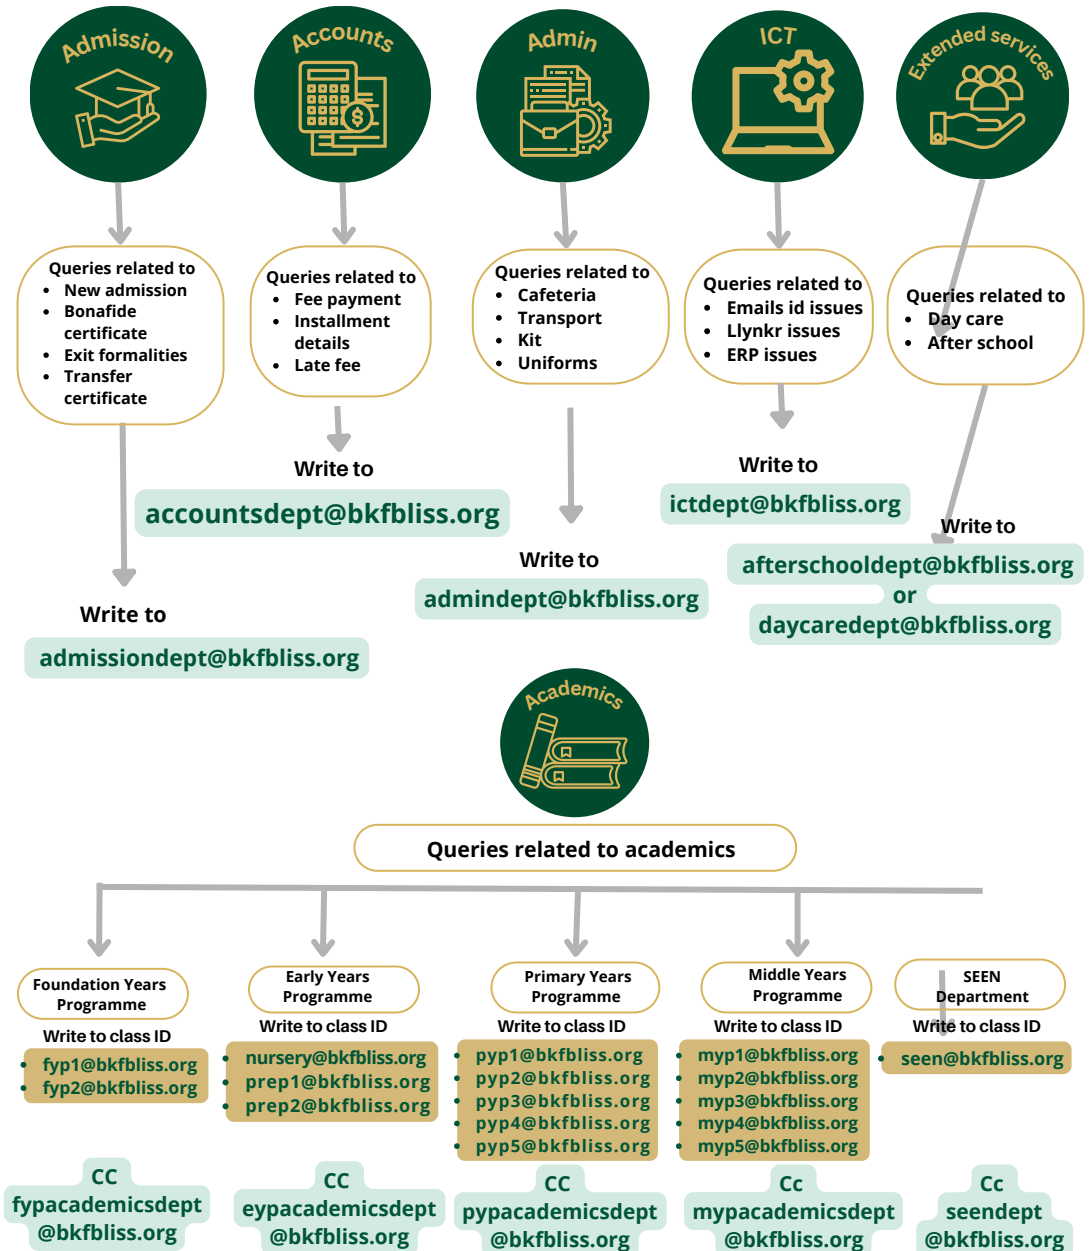

BIS COMMUNICATION PROTOCOL

We are happy to help.

Note :

We aim to respond and resolve your queries in maximum 2-3 working days.

For any feedback, please email us at bisfeedback@bkfbliss.org