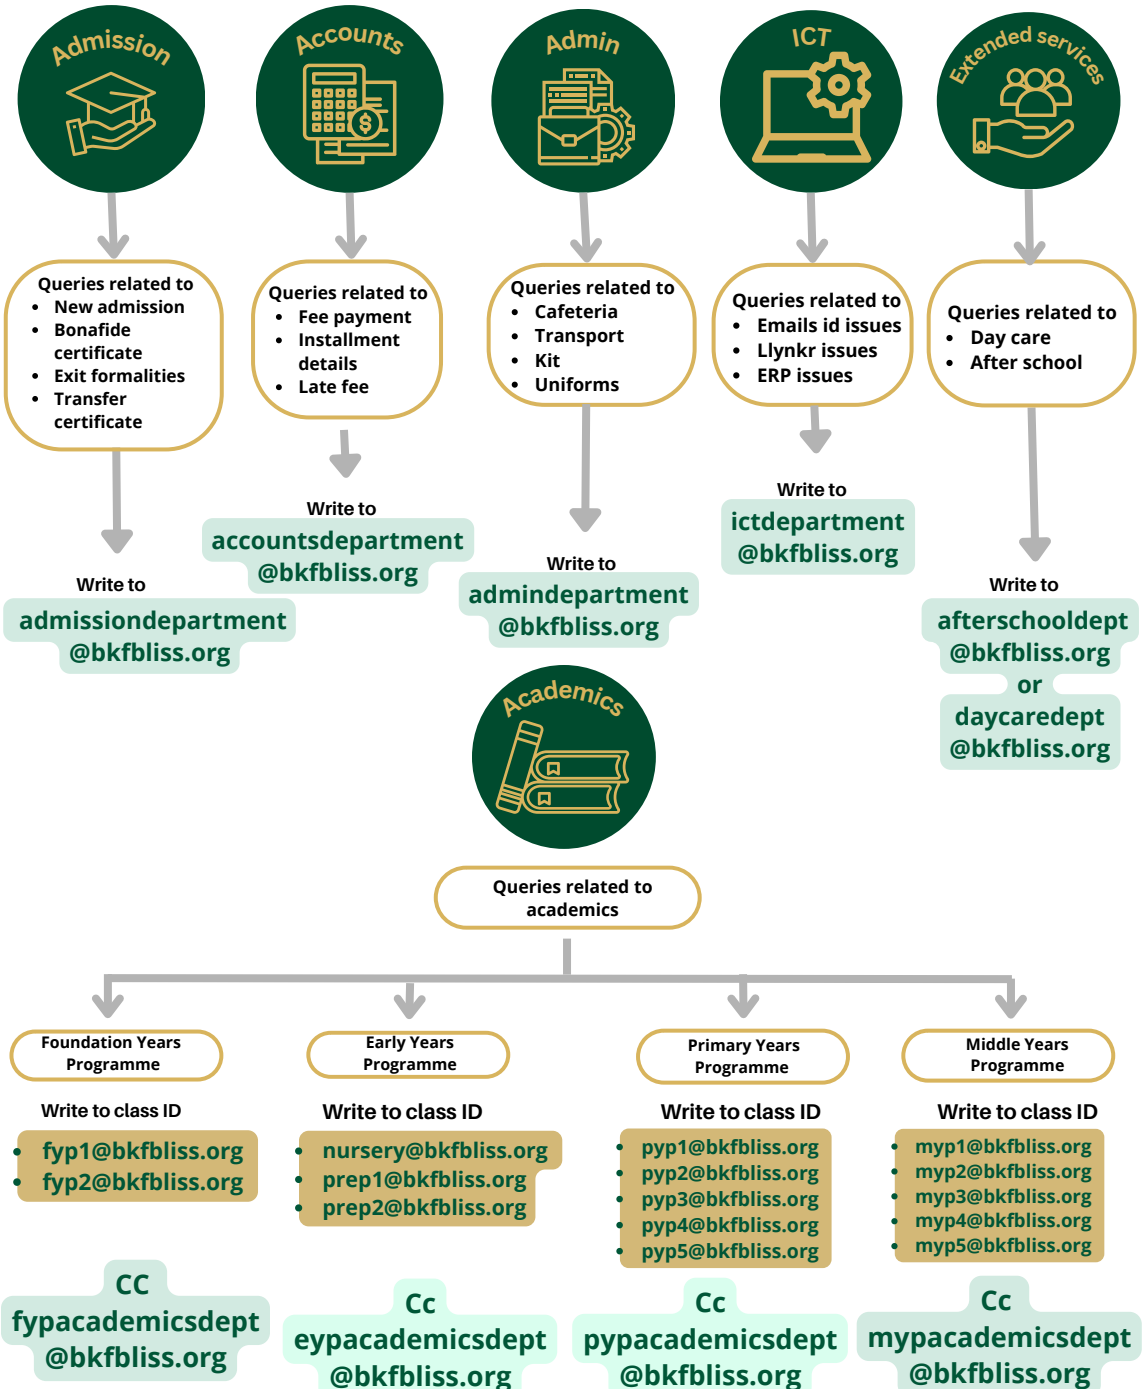

BIS COMMUNICATION PROTOCOL

We are happy to help.

Note :

We aim to respond and resolve your queries in maximum 2 working days.

For any feedback, please email us at bisfeedback@bkfbliss.org